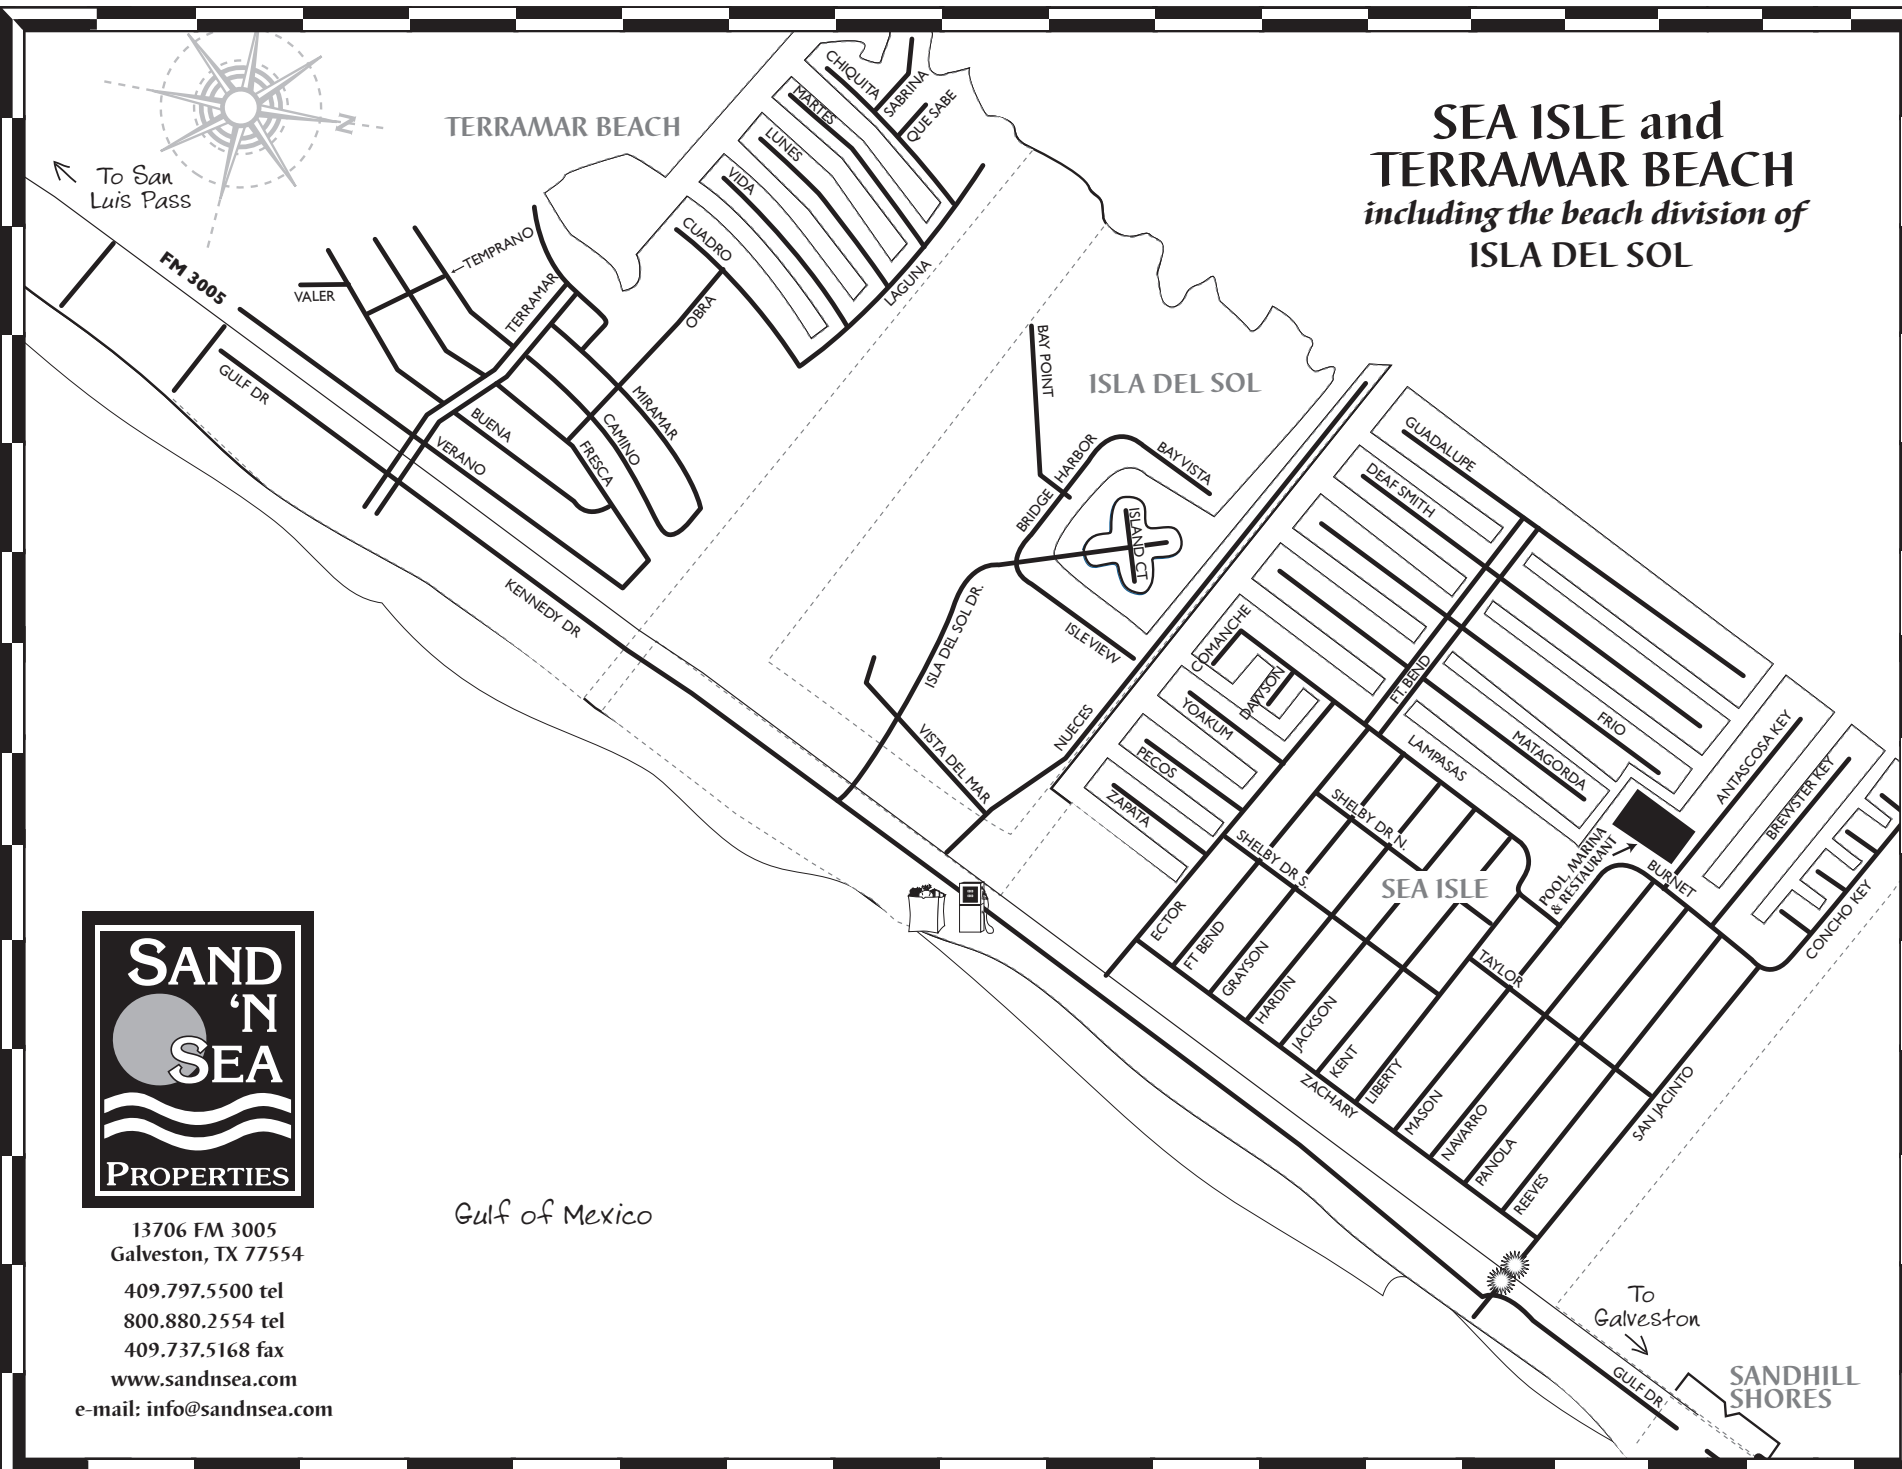

SEA ISLE and TERRAMAR BEACH

including the beach division of ISLA DEL SOL

13706 FM 3005
Galveston, TX 77554
409.797.5500 tel
800.880.2554 tel
409.737.5168 fax
www.sandnsea.com
e-mail: info@sandnsea.com

Gulf of Mexico

To Galveston

SANDHILL SHORES